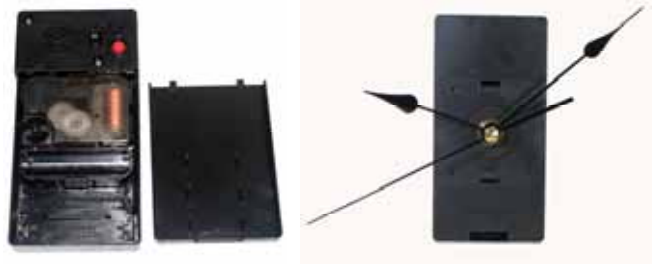

website at :www.jungsieger.com

We look forward to hearing from you soon.

Very truly yours,

Jung Sieger Company Limited

Simon Wang / General Manager

Jewelry Box & Clock parts

No.: GI-JB00011
 INSIDE LINED WITH
 IVORY CLOTH
 VELVET. WOODEN
 SIZE:13*13*6

No.: Q-00001 Westminster DIY movement
 Westminster melody Movement w/ hands set, S-shaft (13mm), for personal or classroom DIY use. w/ movement screws and rubber 1 set packing with white box. SIZE:12.5*6.2*2.0cm ,PKG:100pcs/12kgs/13kgs/2'/CTN

No.: Q-354514RH-OM-1
 NON-PENDULUM
 WESTMINSTER (OUT
 magnetic) SPEAKER) 14.5mm
 SHIFT
 Size:8.8*8.8*2cm ,PKG:100pcs/12kgs/13kgs/1.5'

Bamboo products

No.:CL-WB02
 Bamboo Carve wall
 decoration clock, Dual
 frames structure, Non-gap
 quality wooden frame, Gold
 inner frame, wooden carve
 bamboo inscription "般
 若..." Product silt
 without dyeing - LOTUS"
 Option: LCD calendar &
 digital clock
 W61.5*61.5*4.8cm